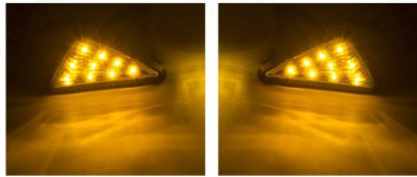

Triangle Body DRL Indicator