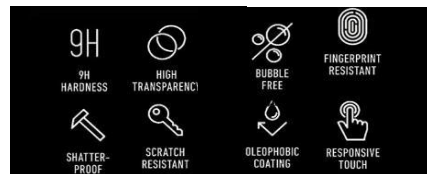

METER SCREENGUARDS