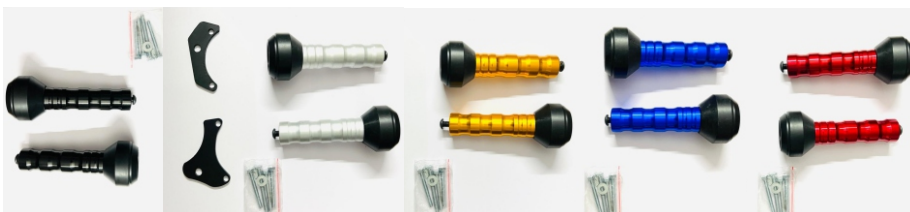

MG Slider with V4 Casing